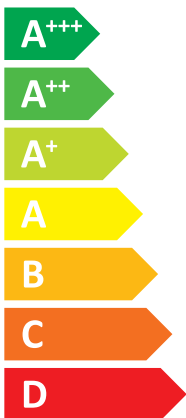

ENERG

енергия · ενεργεια

Comfortzone

RXC65

A++

A

Two icons showing sound power levels. The top icon shows a speaker inside a house with the value **51 dB**. The bottom icon shows a speaker outside a house with the value **0 dB**.

A legend with three colored squares: dark blue, medium blue, and light blue. Next to the dark blue square is the text **- kW**. Next to the medium blue square is the text **7 kW**. Next to the light blue square is the text **- kW**.