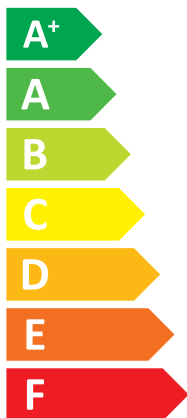

ENERG

енергия · ενεργεια

Comfortzone

RXC65

A++

A

Two icons showing sound power levels. The top icon shows a speaker inside a house with the value **51 dB**. The bottom icon shows a speaker outside a house with the value **0 dB**.

A legend with three colored squares: dark blue, medium blue, and light blue. Next to the dark blue square is the text **- kW**. Next to the medium blue square is the text **7 kW**. Next to the light blue square is the text **- kW**.