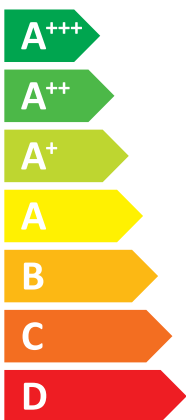

ENERG
енергия · ενεργεια

Comfortzone

RX95

A+++

A

Two icons showing sound power levels. The top icon shows a speaker inside a house with the value **44 dB**. The bottom icon shows a speaker outside a house with the value **0 dB**.

Legend for power consumption levels, shown as three colored squares: dark blue for **4 kW**, medium blue for **4 kW**, and light blue for **4 kW**.