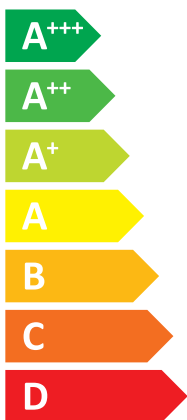

ENERG
енергия · ενεργεια

Comfortzone

RX50

A+++

A

Two icons showing sound power levels. The top icon shows a speaker inside a house with the value **46 dB**. The bottom icon shows a speaker outside a house with the value **0 dB**.

Legend for power consumption levels, shown as three squares of different shades of blue:

- Dark blue square: 5 kW
- Medium blue square: **5 kW**
- Light blue square: 5 kW