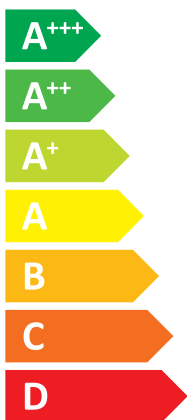

ENERG

енергия · ενεργεια

Comfortzone

RX35

A+++

A

Two icons showing sound power levels. The top icon shows a speaker inside a house with the value **44 dB**. The bottom icon shows a speaker outside a house with the value **0 dB**.

A legend for the map showing three shades of blue corresponding to energy consumption values: dark blue for **4 kW**, medium blue for **4 kW**, and light blue for **4 kW**.